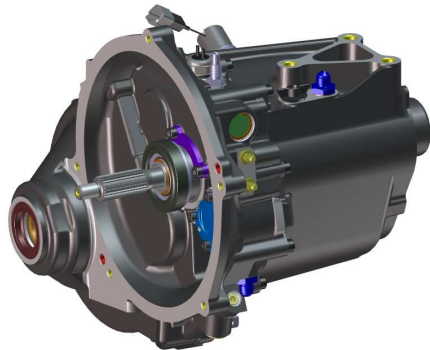

THE NEW ST75LW

SADEV[®]
RACING TRANSMISSION

ST75LW

www.sadev-tm.com

Weight ONLY 32 KG

ST75LW

Technical specifications

- › 5 speed dog ring, with sequential gearing
- › Maxi engine torque : 400 N.m (295 lbs/ft)
- › Various final drives available
- › Wide range of gear ratios available
- › LSD with a large choice of ramp angles and preload adjustment
- › Output flanges for Lobro
- › Specific clutch shaft
- › Splash lubrication
- › Hydraulic clutch bearing
- › Electric reverse lockout
- › Cut sensor
- › Gear Sensor

Options

- › 6 speed dog ring
- › Oil pump
- › Bellhousing

PRICE : STARTING FROM 6 380 €*