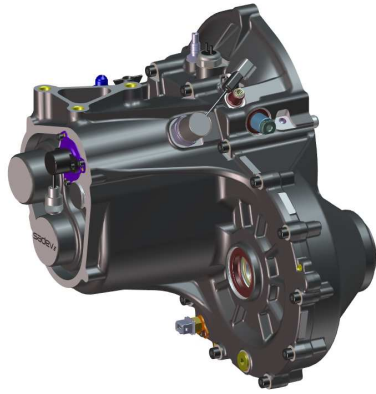

THE NEW ST75LW

SADEV[®]
RACING TRANSMISSION

ST75LW

www.sadev-tm.com

Weight ONLY 32 KG

ST75LW

Technical specifications

- › 5 speed dog ring, with sequential gearing
- › Maxi engine torque : 400 N.m (295 lbs/ft)
- › Various final drives available
- › Wide range of gear ratios available
- › LSD with a large choice of ramp angles and preload adjustment
- › Output flanges for Lobro
- › Specific clutch shaft
- › Splash lubrication
- › Hydraulic clutch bearing
- › Electric reverse lockout
- › Cut sensor
- › Gear Sensor

Options

- › 6 speed dog ring
- › Oil pump
- › Bellhousing

PRICE : STARTING FROM 6 380 €*