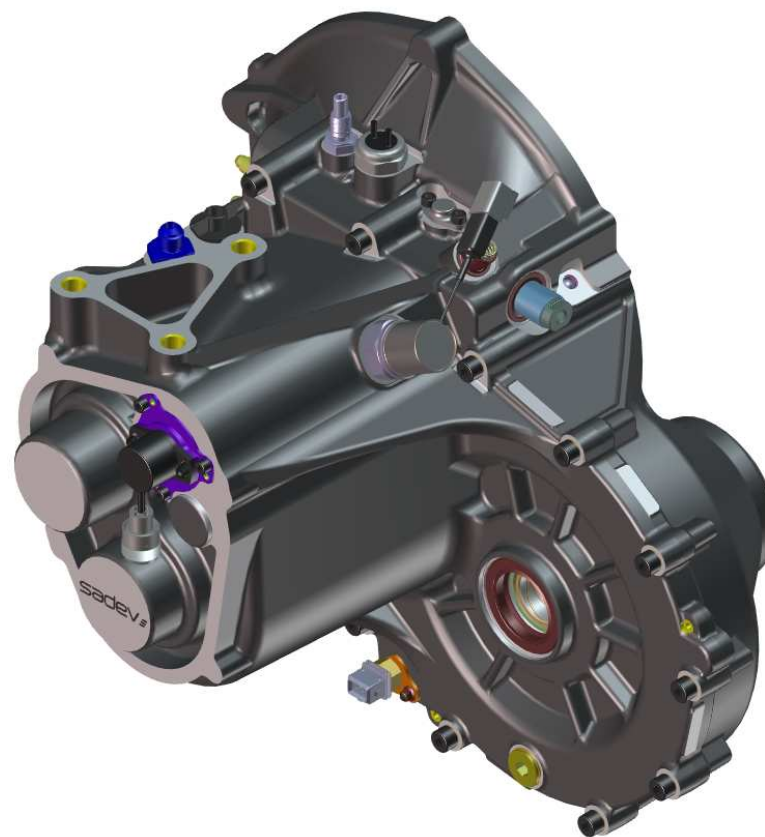

THE NEW ST75LW

SADEV[®]
RACING TRANSMISSION

ST75LW

www.sadev-tm.com

Weight ONLY 32 KG

ST75LW

Technical specifications

- › 5 speed dog ring, with sequential gearing
- › Maxi engine torque : 400 N.m (295 lbs/ft)
- › Various final drives available
- › Wide range of gear ratios available
- › LSD with a large choice of ramp angles and preload adjustment
- › Output flanges for Lobro
- › Specific clutch shaft
- › Splash lubrication
- › Hydraulic clutch bearing
- › Electric reverse lockout
- › Cut sensor
- › Gear Sensor

Options

- › 6 speed dog ring
- › Oil pump
- › Bellhousing

PRICE : STARTING FROM 6 380 €*